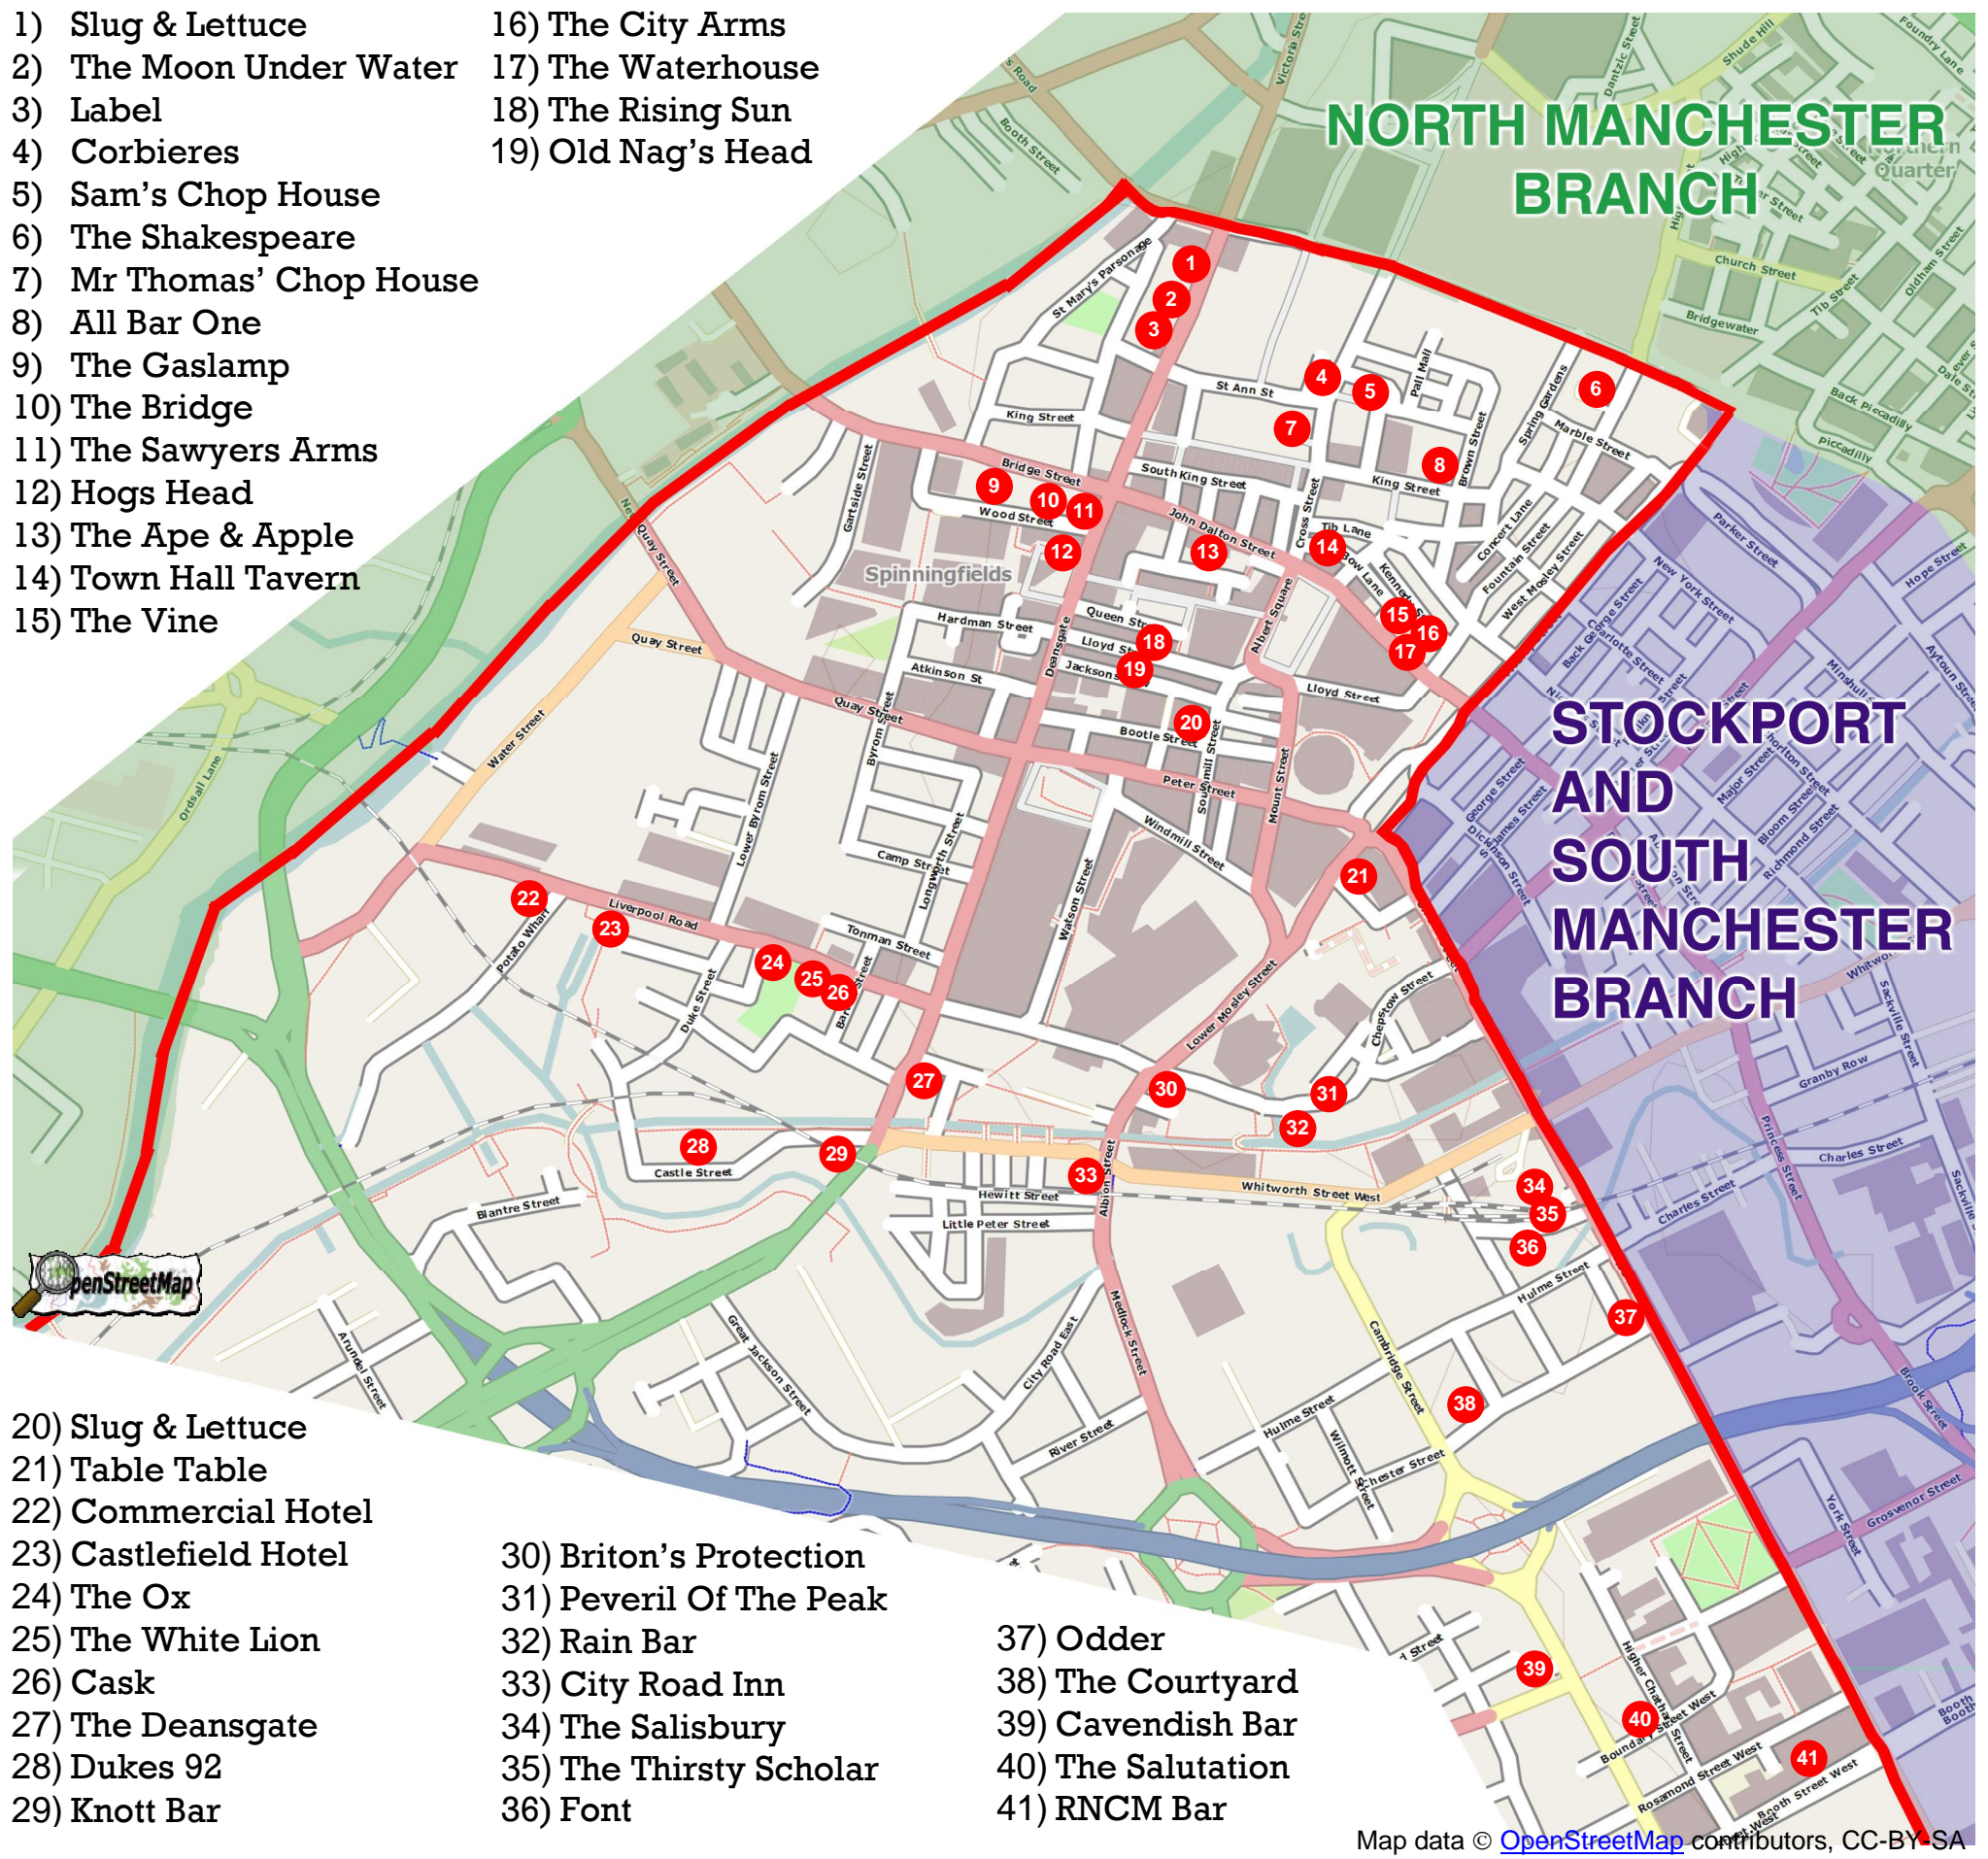

CAMPAIGN
FOR
REAL ALE

REAL ALE PUBS IN MANCHESTER CITY CENTRE (TRAFFORD & HULME BRANCH)

TRAFFORD
AND HULME
CAMRA

For historical reasons, Manchester City Centre is covered by three separate branches of The Campaign For Real Ale: Stockport & South Manchester branch, North Manchester branch and Trafford & Hulme branch.

There are many excellent pubs selling top quality real ale across the city. This map shows the pubs in the city centre that lie the Trafford & Hulme Branch area.

- | | |
|--------------------------|--------------------|
| 1) Slug & Lettuce | 16) The City Arms |
| 2) The Moon Under Water | 17) The Waterhouse |
| 3) Label | 18) The Rising Sun |
| 4) Corbieres | 19) Old Nag's Head |
| 5) Sam's Chop House | |
| 6) The Shakespeare | |
| 7) Mr Thomas' Chop House | |
| 8) All Bar One | |
| 9) The Gaslamp | |
| 10) The Bridge | |
| 11) The Sawyers Arms | |
| 12) Hogs Head | |
| 13) The Ape & Apple | |
| 14) Town Hall Tavern | |
| 15) The Vine | |

- | | | |
|-----------------------|-------------------------|--------------------|
| 20) Slug & Lettuce | 30) Briton's Protection | 37) Odder |
| 21) Table Table | 31) Peveril Of The Peak | 38) The Courtyard |
| 22) Commercial Hotel | 32) Rain Bar | 39) Cavendish Bar |
| 23) Castlefield Hotel | 33) City Road Inn | 40) The Salutation |
| 24) The Ox | 34) The Salisbury | 41) RNCM Bar |
| 25) The White Lion | 35) The Thirsty Scholar | |
| 26) Cask | 36) Font | |
| 27) The Deansgate | | |
| 28) Dukes 92 | | |
| 29) Knott Bar | | |

Map data © [OpenStreetMap](https://openstreetmap.org/) contributors, CC-BY-SA

As well as campaigning for greater appreciation of traditional beers, ciders & perries as part of our national heritage and culture, CAMRA also acts as a consumer champion for all aspects of the drinks industry – including campaigning on behalf of pubs as a focus of community life. The British pub is more under threat than ever before with many every week being forced to close.